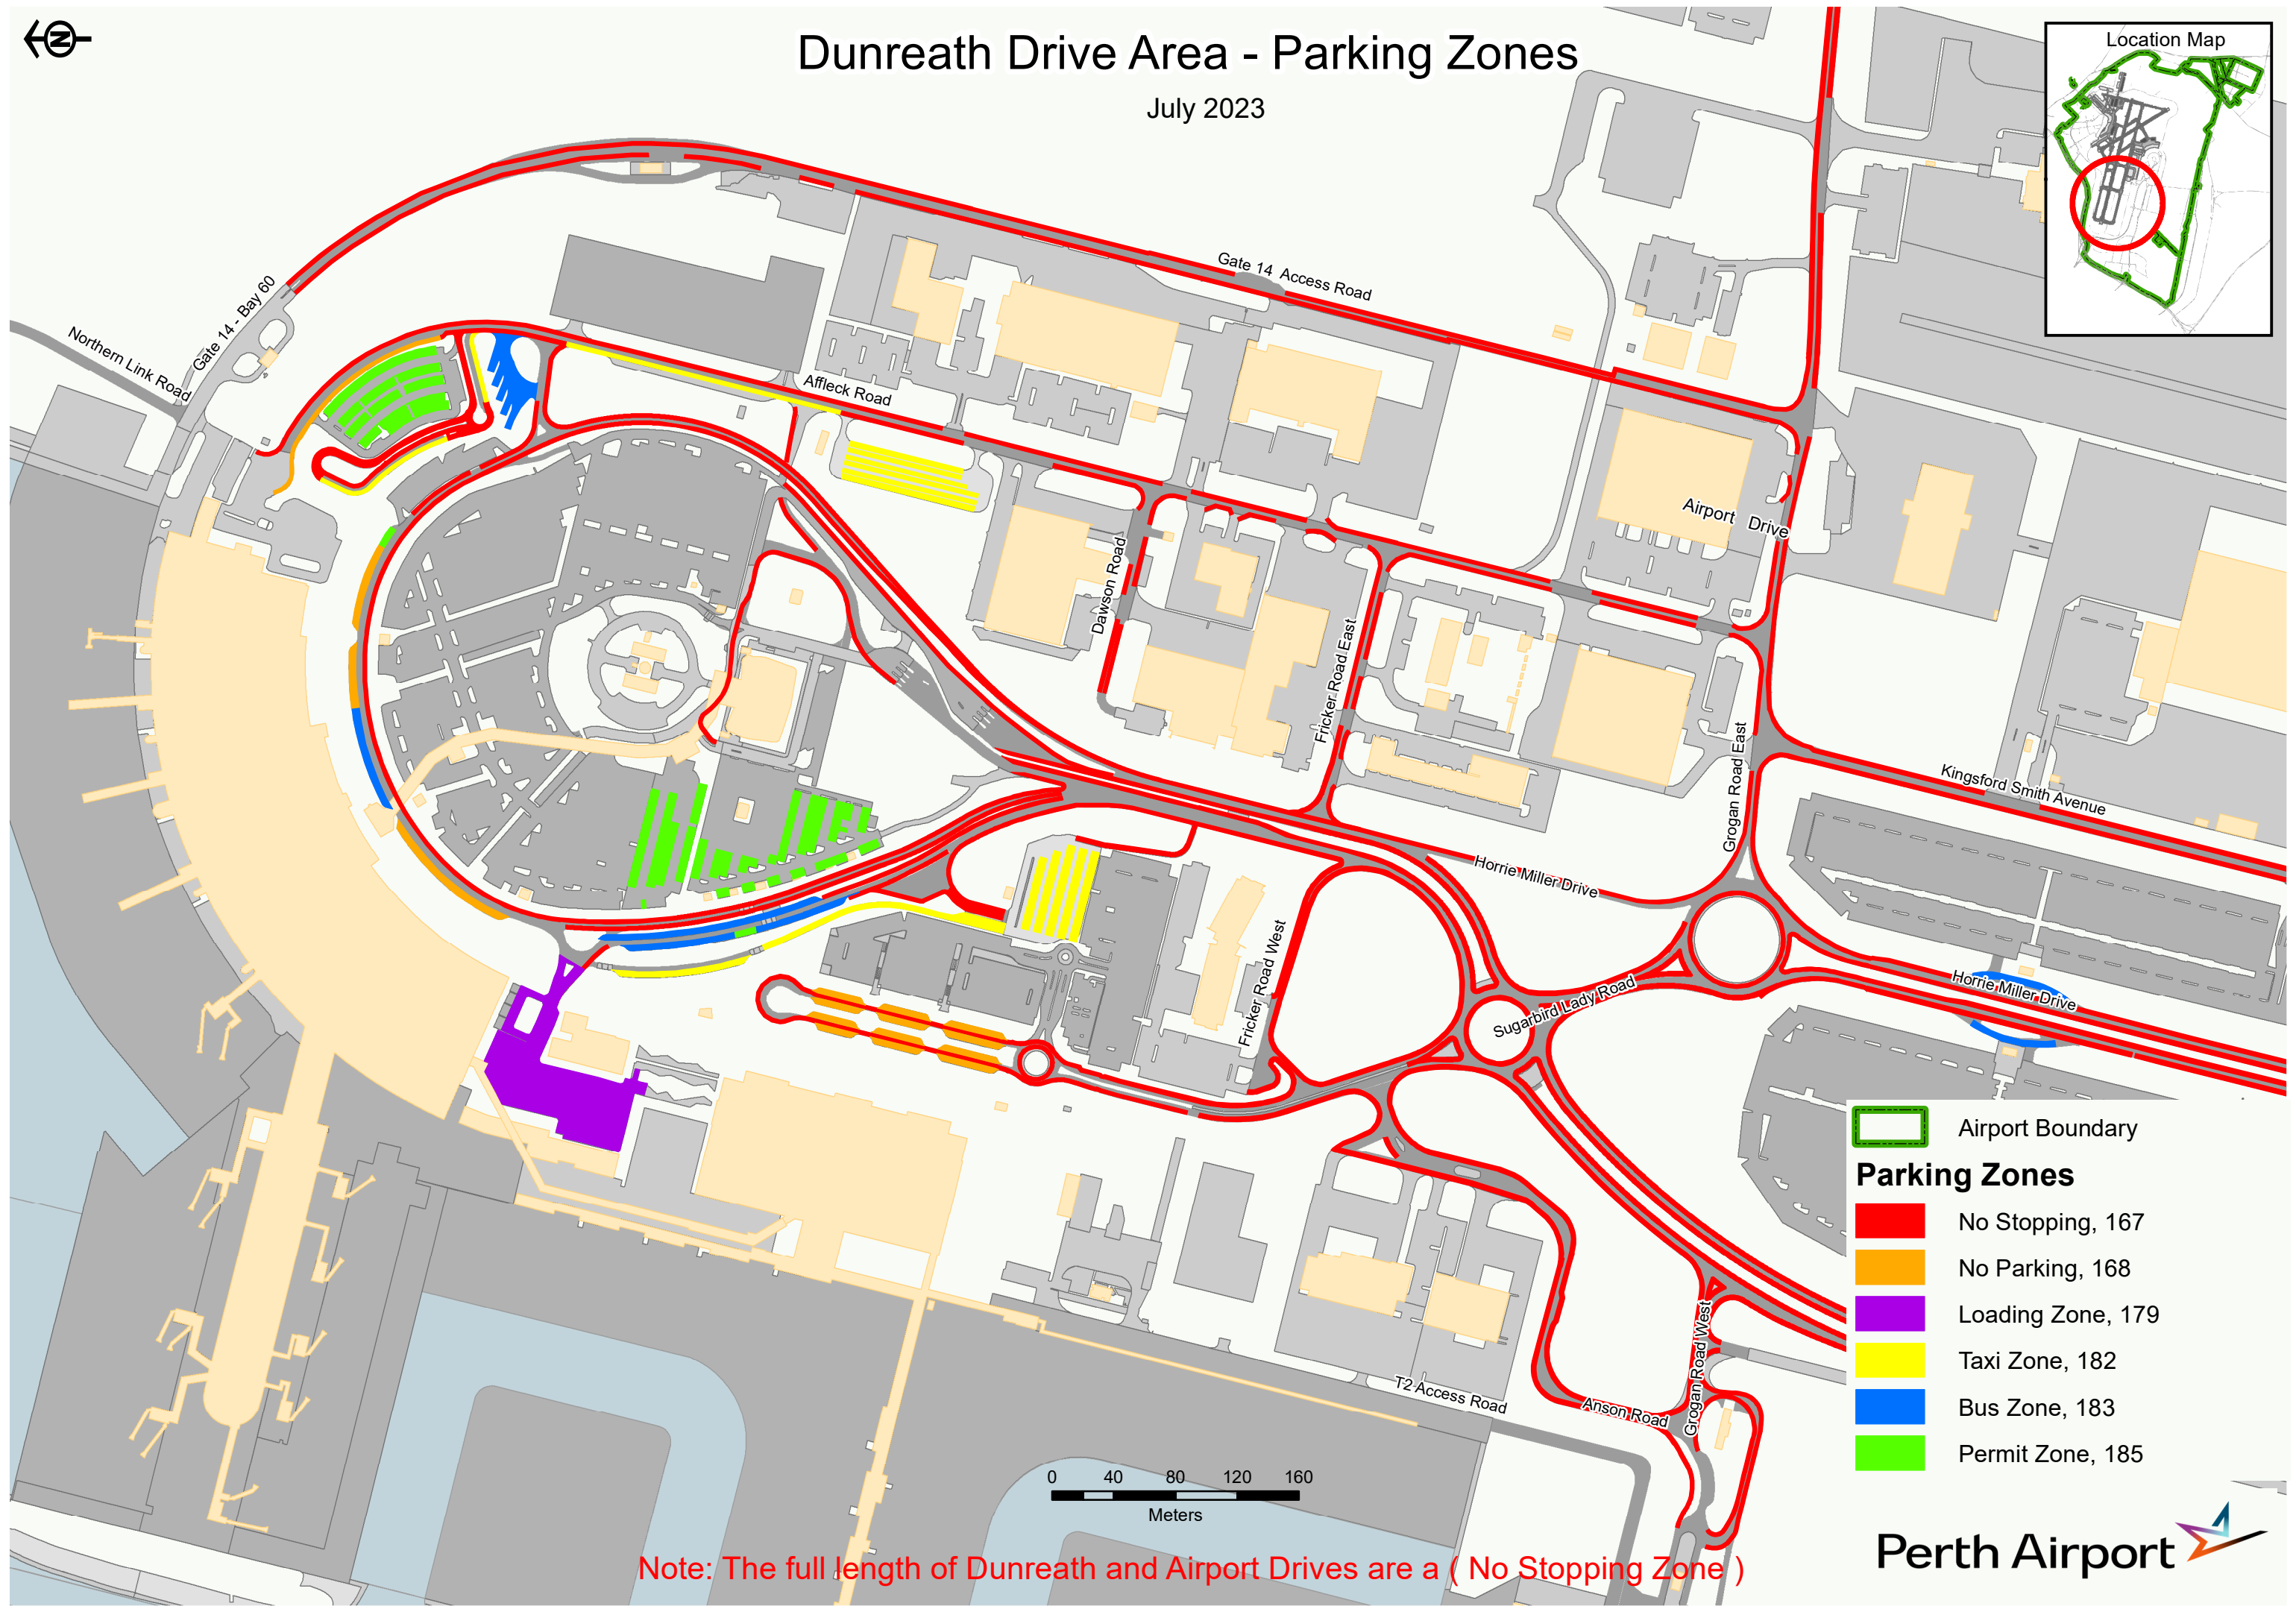

Dunreath Drive Area - Parking Zones

July 2023

-  Airport Boundary
- Parking Zones**
-  No Stopping, 167
-  No Parking, 168
-  Loading Zone, 179
-  Taxi Zone, 182
-  Bus Zone, 183
-  Permit Zone, 185

Note: The full length of Dunreath and Airport Drives are a (No Stopping Zone)