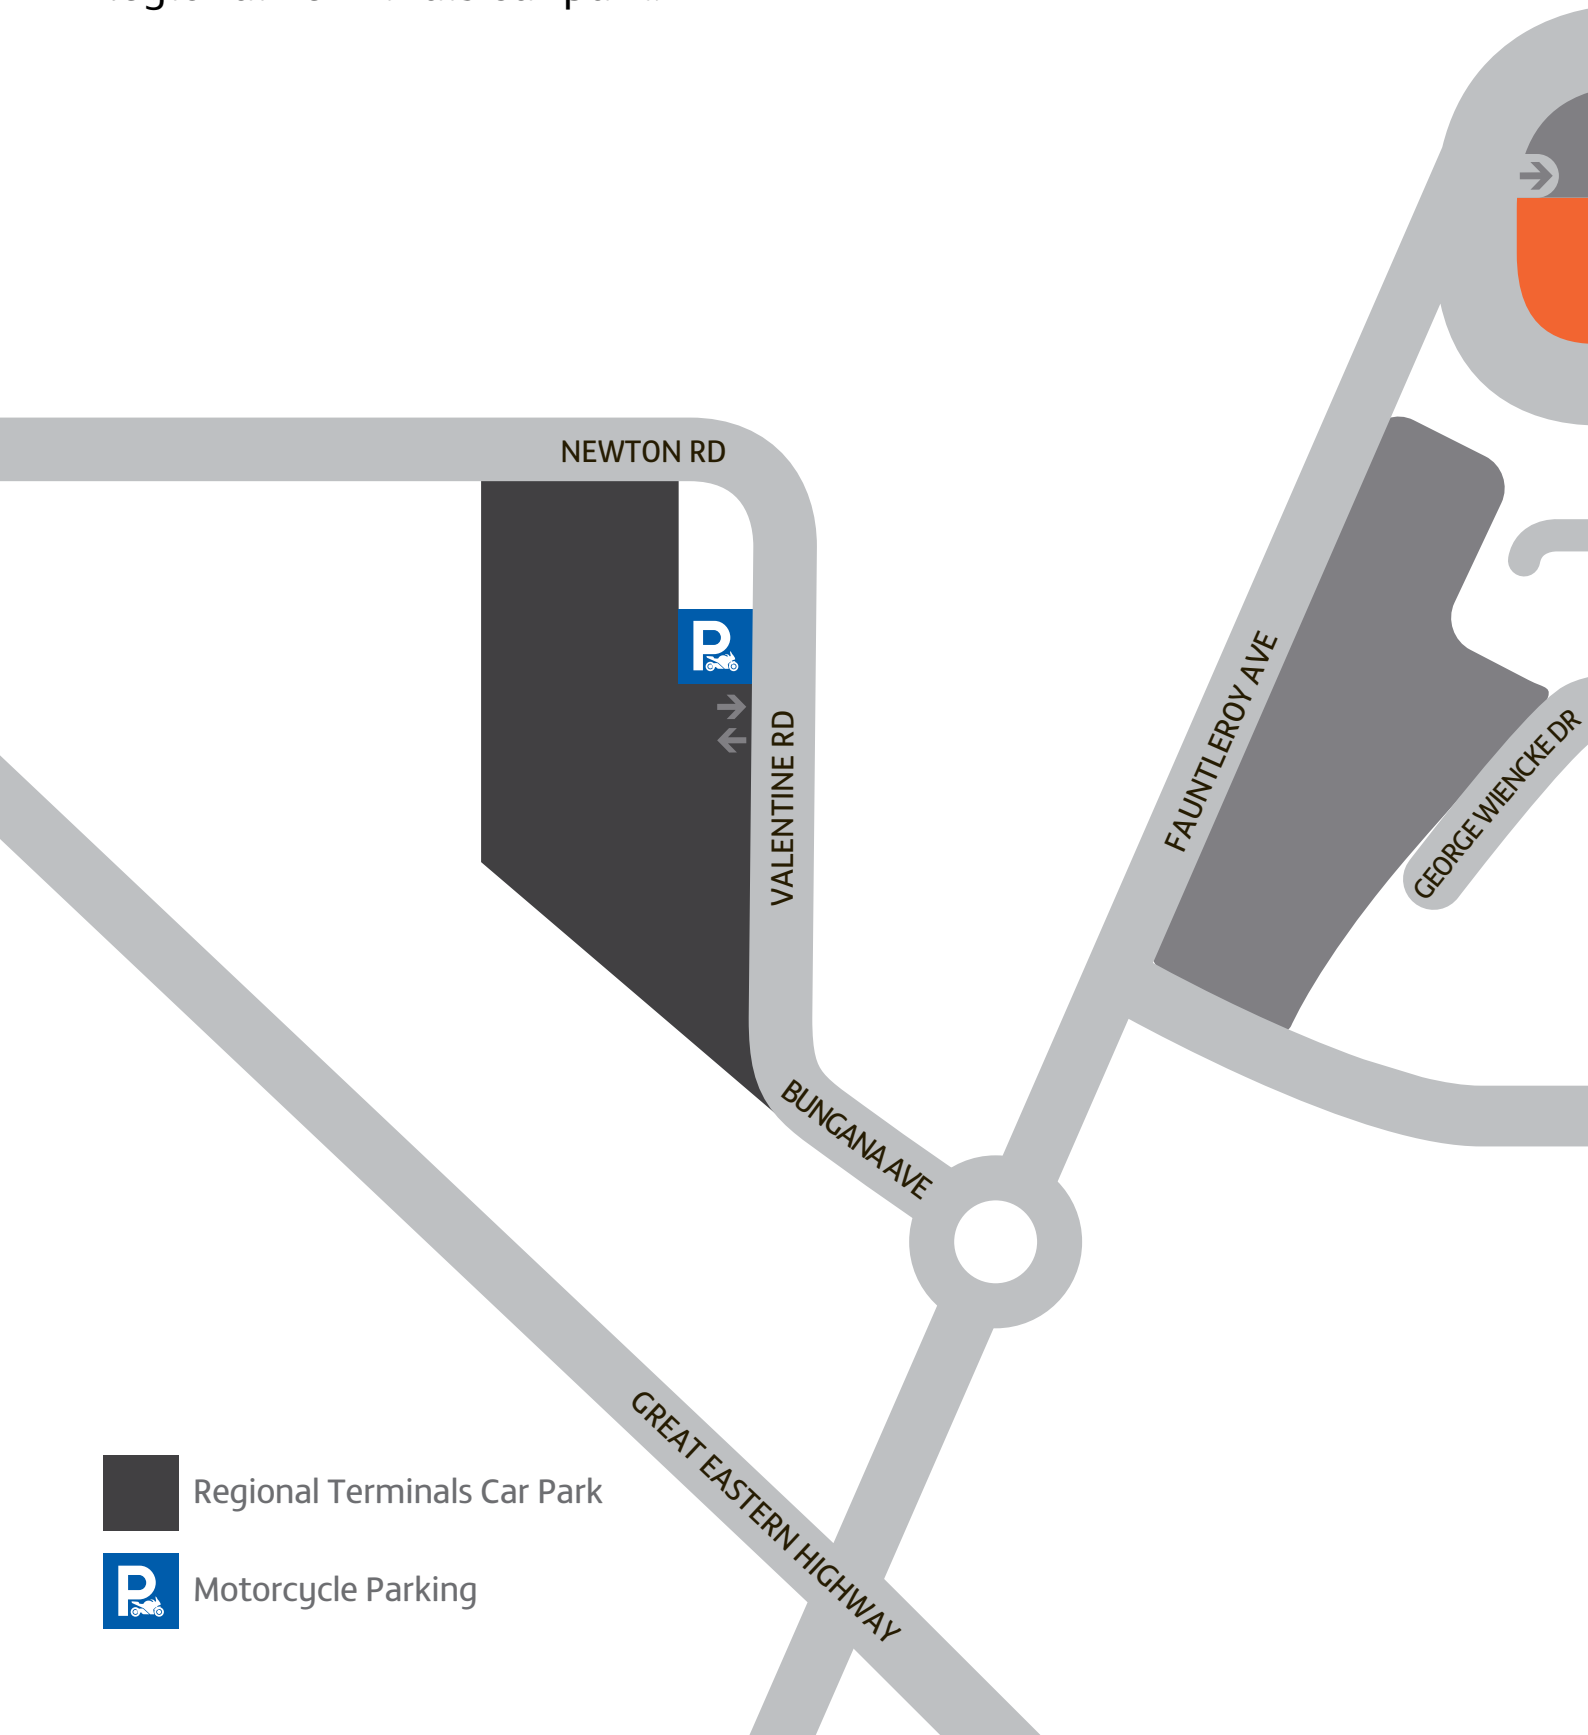

# General Aviation Motorcycle Parking map

All motorcycles in the General Aviation precinct must park in the motorcycle parking area located within the Regional Terminals car park.

 Regional Terminals Car Park

 Motorcycle Parking