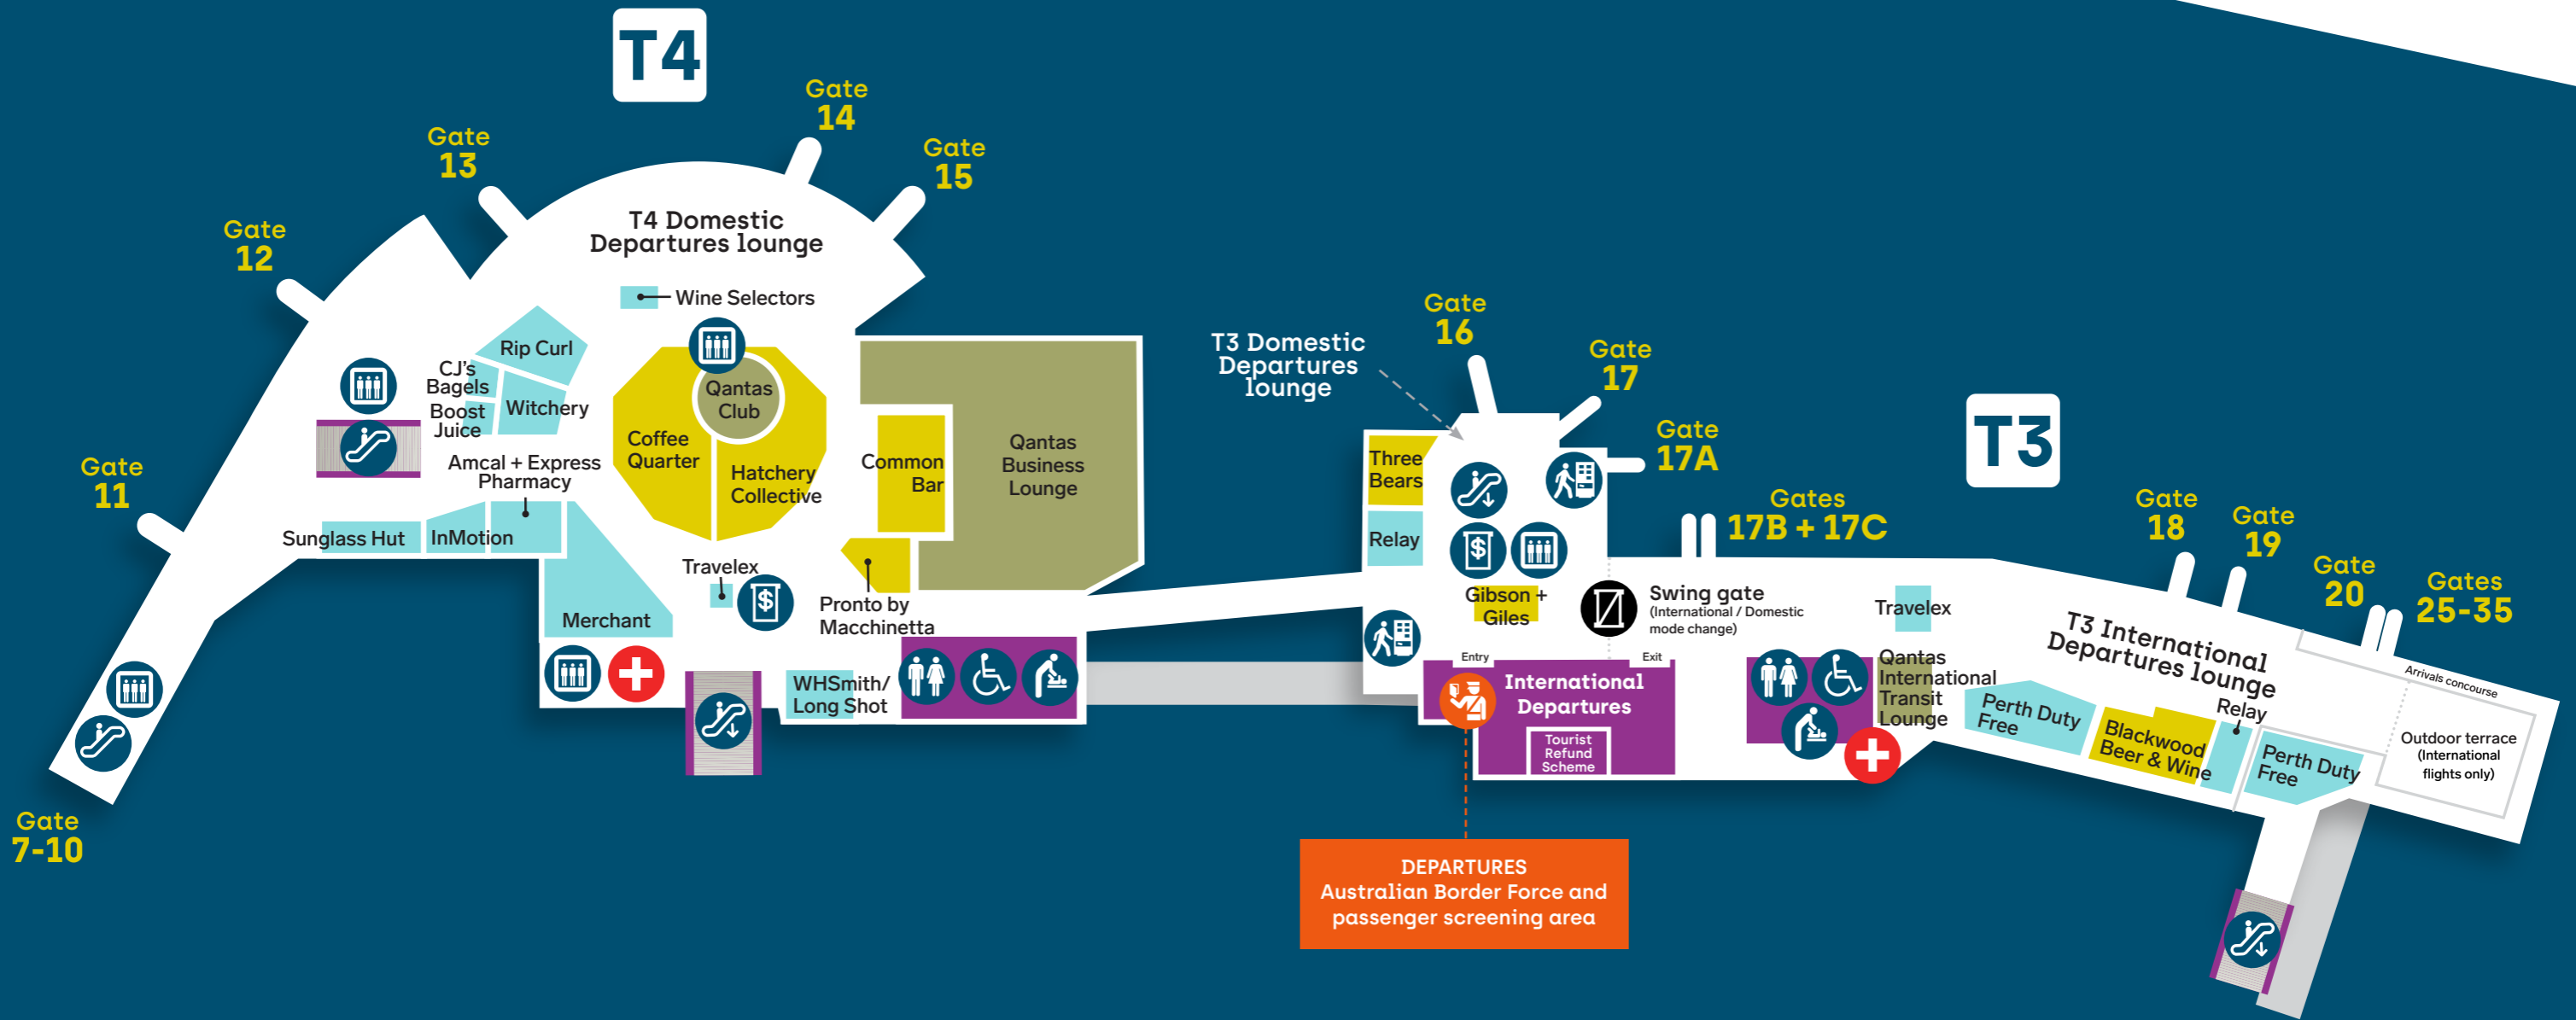

T3 & T4 First Floor

-  Toilet
-  Accessible toilet
-  Parenting room
-  Elevator
-  ATM

-  Escalator
-  Vending machine
-  Security checkpoint
-  Swing gate
-  First Aid

Shopping

- TAX & DUTY FREE
 - Perth Duty Free
- CURRENCY
 - Travelex
- NEWS, BOOKS & CONVENIENCE
 - WHSmith/Long Shot
 - Relay
- HEALTH & BEAUTY
 - Amcal + Express Pharmacy

- FASHION, GIFTS & SOUVENIRS
 - Merchant
 - Sunglass Hut
 - Rip Curl
 - Witchery
- TRAVEL ACCESSORIES & TECHNOLOGY
 - InMotion

Eating

- Blackwood Beer & Wine
- Boost Juice
- CJ's Bagels
- Coffee Quarter
- Common Bar
- Hatchery Collective
- Gibson + Giles
- Pronto by Macchinetta
- Three Bears